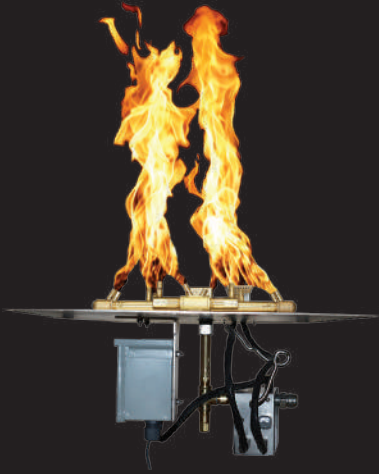

# WARMING TRENDS®

SUPERIOR FIRE FEATURE SYSTEMS

**PLATINUM AUTOMATIC  
IGNITION SYSTEM™**

**AON FIRE TABLE  
COLLECTION**

**UPGRADED VENTS**

**MERCURY IGNITION  
SYSTEM™**

#### 104311 (LP) / 104312 (NG)

- Flexible, No-Drill Collars insert between blocks.
- Redesigned Mounting Bracket eliminates need to drill through block to mount Key Valve.
- Key Valve Mounting Bracket and Vents are sized perfectly to replace a block and designed to support the block above.

The Revolutionary WATERSTOP® fitting protects electronics and valves from water and debris.

CROSSFIRE® Brass Burner (CFB240)

Flexible, No-Drill Collar

Aluminum Plate 35.5"

Key Valve / Mounting Bracket

Burner Support Extension Collar