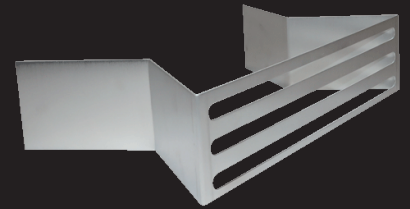

UPGRADED VENTS