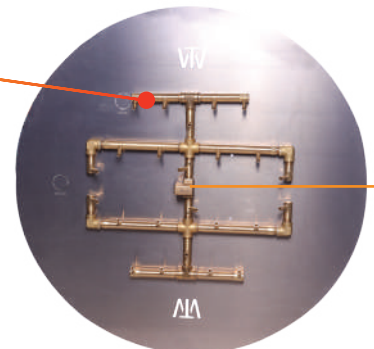

### FOR HIGH FORMAT BELVEDERE FIRE PIT

#### 104311 (LP) / 104312 (NG)

- Flexible, No-Drill Collars insert between blocks.
- Redesigned Mounting Bracket eliminates need to drill through block to mount Key Valve.
- Key Valve Mounting Bracket and Vents are sized perfectly to replace a block and designed to support the block above.

The Revolutionary WATERSTOP® fitting protects electronics and valves from water and debris.

CROSSFIRE® Brass Burner (CFB240)

Flexible, No-Drill Collar

Aluminum Plate 35.5"

Key Valve / Mounting Bracket

Burner Support Extension Collar