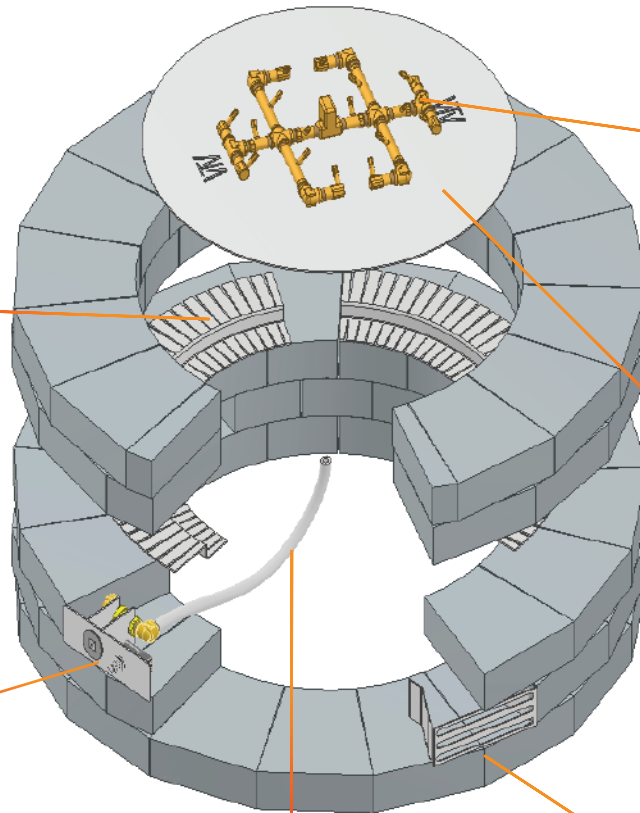

### FOR HIGH FORMAT BELVEDERE FIRE PIT

#### 104311 (LP) / 104312 (NG)

- Flexible, No-Drill Collars insert between blocks.
- Redesigned Mounting Bracket eliminates need to drill through block to mount Key Valve.
- Key Valve Mounting Bracket and Vents are sized perfectly to replace a block and designed to support the block above.

The Revolutionary WATERSTOP® fitting protects electronics and valves from water and debris.

CROSSFIRE® Brass Burner (CFB240)

Flexible, No-Drill Collar

Aluminum Plate 35.5"

Key Valve / Mounting Bracket

Burner Support Extension Collar

#### INCLUDED IN EACH KIT:

- CROSSFIRE® Brass Burner (CFB240)
- Aluminum Plate 35.5"
- Flex Line Kit
- Key Valve Kit
- Flexible, No-Drill Collars (5)
- 8 5/8" x 4" Vents (2)
- 8 5/8" x 4" Mounting Bracket