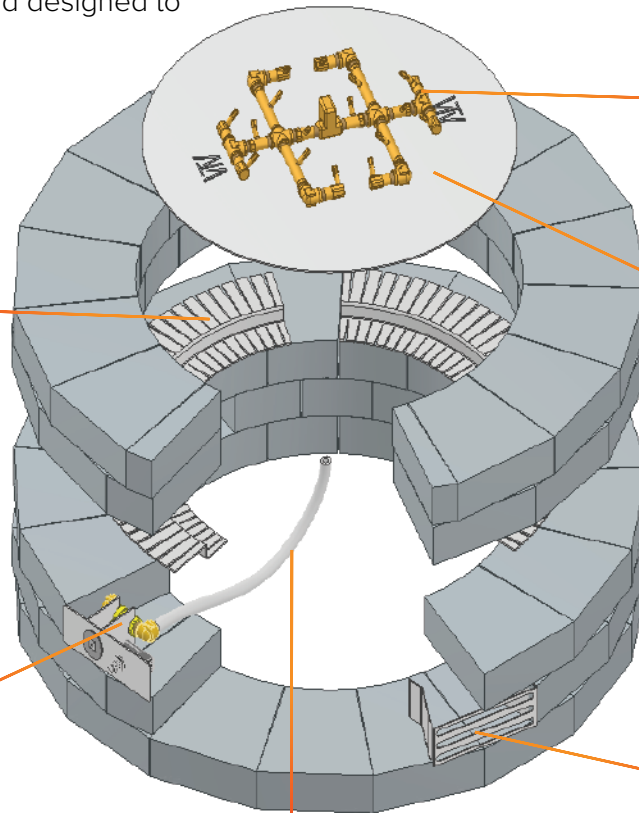

## GAS INSERT KITS

FOR LOWCOUNTRY PAVERS,  
THE PALMETTO FIRE PIT

### UPKSS (LP/NG)

- Flexible, No-Drill Collars insert between blocks.
- Redesigned Mounting Bracket eliminates need to drill through block to mount Key Valve.
- Key Valve Mounting Bracket and Vents are sized perfectly to replace a block and designed to support the block above.

The Revolutionary WATERSTOP® fitting protects electronics and valves from water and debris.

Flexible, No-Drill Collar

CROSSFIRE® Brass Burner (CFB240)

Key Valve / Mounting Bracket

Aluminum Plate 31.5"

Whistle Free Flex Line