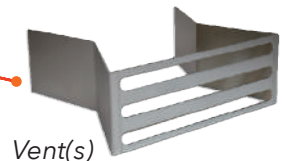

Vent(s)

INCLUDED IN EACH KIT:

- CROSSFIRE® Brass Burner (CFB240)
- Aluminum Plate 31.5"
- Flex Line Kit
- Key Valve Kit
- Flexible, No-Drill Collars (5)
- 8 5/8" x 4" Vents (2)
- 8 5/8" x 4" Mounting Bracket

- Made in the USA
- Superior Flame
- Lifetime Warranty
- 100% Brass

SUPERIOR PRODUCTS | MADE IN THE U.S.A. | OUTSTANDING CUSTOMER SERVICE

Visit us online at Warming-Trends.com for more information and pricing or call 303-346-2224 to speak with one of our Flame Specialists today.