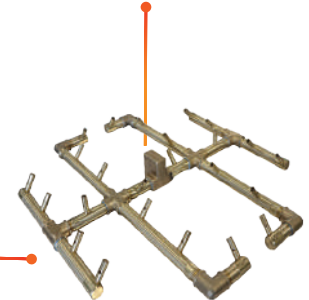

## GAS INSERT KITS

FOR LOWCOUNTRY PAVERS,  
THE PALMETTO FIRE PIT

### UPKSS (LP/NG)

- Flexible, No-Drill Collars insert between blocks.
- Redesigned Mounting Bracket eliminates need to drill through block to mount Key Valve.
- Key Valve Mounting Bracket and Vents are sized perfectly to replace a block and designed to support the block above.

The Revolutionary WATERSTOP® fitting protects electronics and valves from water and debris.

Flexible, No-Drill Collar

CROSSFIRE® Brass Burner (CFB240)

Key Valve / Mounting Bracket

Aluminum Plate 31.5"

Whistle Free Flex Line