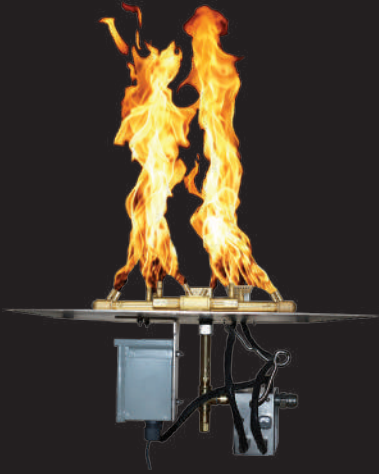

# WARMING TRENDS®

SUPERIOR FIRE FEATURE SYSTEMS

PLATINUM AUTOMATIC  
IGNITION SYSTEM™

AON FIRE TABLE  
COLLECTION

UPGRADED VENTS

MERCURY IGNITION  
SYSTEM™

## INNOVATIONS FROM THE LEADER IN OUTDOOR FIRE

UPGRADED NO-DRILL  
COLLARS

WATERSTOP®  
FITTING

OUTDOOR FIREPLACE  
COLLECTION

PLATE WITH IGNITION  
KNOCKOUTS

Visit us at [Warming-Trends.com](http://Warming-Trends.com) for  
up-to-date product information.

### UPKSS (LP/NG)

- Flexible, No-Drill Collars insert between blocks.
- Redesigned Mounting Bracket eliminates need to drill through block to mount Key Valve.
- Key Valve Mounting Bracket and Vents are sized perfectly to replace a block and designed to support the block above.

The Revolutionary WATERSTOP® fitting protects electronics and valves from water and debris.

Flexible, No-Drill Collar

CROSSFIRE® Brass Burner (CFB240)

Key Valve / Mounting Bracket

Aluminum Plate 31.5"

Whistle Free Flex Line