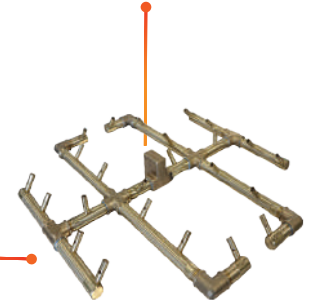

GAS INSERT KITS

FOR LOWCOUNTRY PAVERS,
THE PALMETTO FIRE PIT

UPKSS (LP/NG)

- Flexible, No-Drill Collars insert between blocks.
- Redesigned Mounting Bracket eliminates need to drill through block to mount Key Valve.
- Key Valve Mounting Bracket and Vents are sized perfectly to replace a block and designed to support the block above.

The Revolutionary WATERSTOP® fitting protects electronics and valves from water and debris.

Flexible, No-Drill Collar

CROSSFIRE® Brass Burner (CFB240)

Key Valve / Mounting Bracket

Aluminum Plate 31.5"

Whistle Free Flex Line

Vent(s)

INCLUDED IN EACH KIT:

- CROSSFIRE® Brass Burner (CFB240)
- Aluminum Plate 31.5"
- Flex Line Kit
- Key Valve Kit
- Flexible, No-Drill Collars (5)
- 8 5/8" x 4" Vents (2)
- 8 5/8" x 4" Mounting Bracket