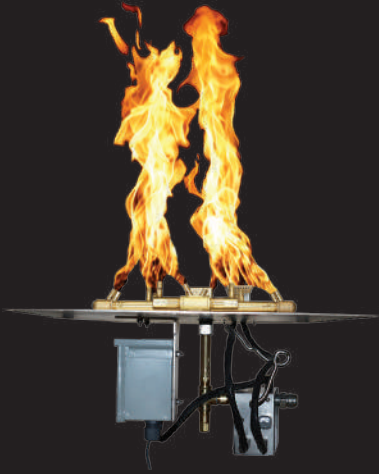

WARMING TRENDS®

SUPERIOR FIRE FEATURE SYSTEMS

**PLATINUM AUTOMATIC
IGNITION SYSTEM™**

**AON FIRE TABLE
COLLECTION**

UPGRADED VENTS

**MERCURY IGNITION
SYSTEM™**

INNOVATIONS FROM THE LEADER IN OUTDOOR FIRE

**UPGRADED NO-DRILL
COLLARS**

GAS INSERT KITS

FOR LOWCOUNTRY PAVERS,
THE PALMETTO FIRE PIT

UPKSS (LP/NG)

- Flexible, No-Drill Collars insert between blocks.
- Redesigned Mounting Bracket eliminates need to drill through block to mount Key Valve.
- Key Valve Mounting Bracket and Vents are sized perfectly to replace a block and designed to support the block above.

The Revolutionary WATERSTOP® fitting protects electronics and valves from water and debris.

Flexible, No-Drill Collar

CROSSFIRE® Brass Burner (CFB240)

Key Valve / Mounting Bracket

Aluminum Plate 31.5"

Whistle Free Flex Line

Vent(s)

INCLUDED IN EACH KIT:

- CROSSFIRE® Brass Burner (CFB240)
- Aluminum Plate 31.5"
- Flex Line Kit
- Key Valve Kit
- Flexible, No-Drill Collars (5)
- 8 5/8" x 4" Vents (2)
- 8 5/8" x 4" Mounting Bracket