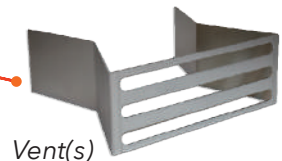

GAS INSERT KITS

FOR LOWCOUNTRY PAVERS,
THE PALMETTO FIRE PIT

UPKSS (LP/NG)

- Flexible, No-Drill Collars insert between blocks.
- Redesigned Mounting Bracket eliminates need to drill through block to mount Key Valve.
- Key Valve Mounting Bracket and Vents are sized perfectly to replace a block and designed to support the block above.

The Revolutionary WATERSTOP® fitting protects electronics and valves from water and debris.

Flexible, No-Drill Collar

CROSSFIRE® Brass Burner (CFB240)

Key Valve / Mounting Bracket

Aluminum Plate 31.5"

Whistle Free Flex Line