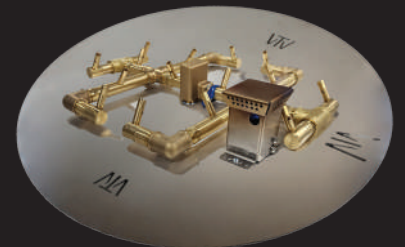

**PLATE WITH IGNITION
KNOCKOUTS**

Visit us at Warming-Trends.com for up-to-date product information.

PATENTED
www.Warming-Trends.com/Patents

Platinum Automatic Ignition System and Mercury Ignition System are trademarks owned by and used with permission from Catalyst Electronics, LLC.