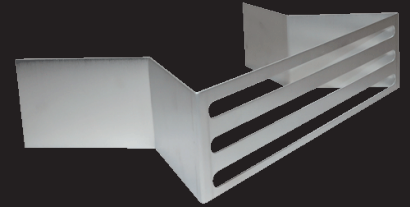

UPGRADED VENTS