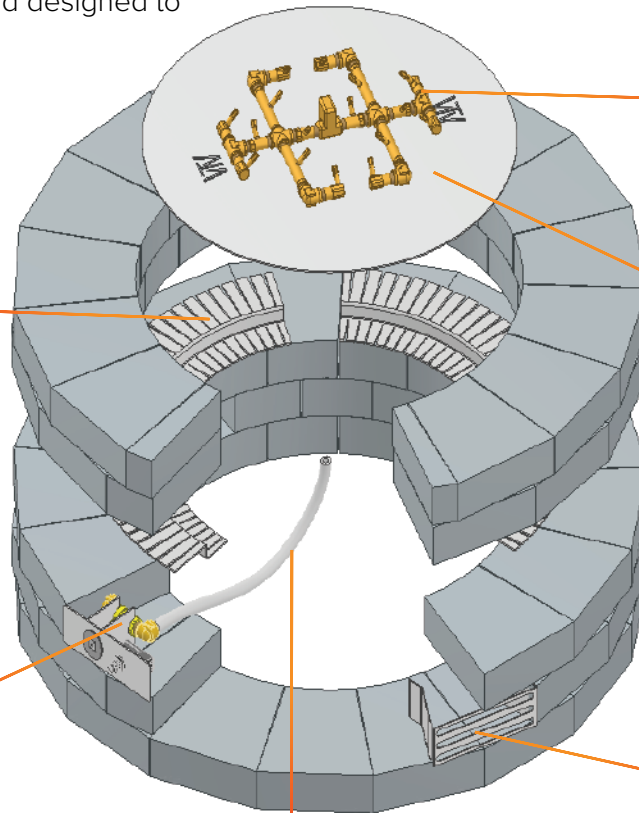

GAS INSERT KITS

FOR LOWCOUNTRY PAVERS,
THE PALMETTO FIRE PIT

UPKSS (LP/NG)

- Flexible, No-Drill Collars insert between blocks.
- Redesigned Mounting Bracket eliminates need to drill through block to mount Key Valve.
- Key Valve Mounting Bracket and Vents are sized perfectly to replace a block and designed to support the block above.

The Revolutionary WATERSTOP® fitting protects electronics and valves from water and debris.

Flexible, No-Drill Collar

CROSSFIRE® Brass Burner (CFB240)

Key Valve / Mounting Bracket

Aluminum Plate 31.5"

Whistle Free Flex Line

Vent(s)

INCLUDED IN EACH KIT:

- CROSSFIRE® Brass Burner (CFB240)
- Aluminum Plate 31.5"
- Flex Line Kit
- Key Valve Kit
- Flexible, No-Drill Collars (5)
- 8 5/8" x 4" Vents (2)
- 8 5/8" x 4" Mounting Bracket