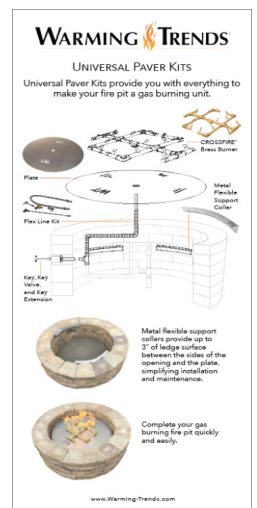

WARMING TRENDS®

LIVE BURN DISPLAYS SEEING IS BELIEVING...

THE TOP REASON CONSUMERS PREFER TO SHOP IN-STORE VERSUS ONLINE IS TO SEE, FEEL, AND EXPERIENCE THE PRODUCT IN PERSON.*

FLOOR DISPLAY

The Floor Display is 30" tall and 18" square. The display includes a hollow metal frame, two preselected panels, your choice of two slide-in marketing panels, a CFB60XL CROSSFIRE™ Brass burner with a patent-pending WATERSTOP™ fitting mounted on a 18" square plate, and a key valve. The unit is ready to connect to a 1 lb propane tank* and can be modified to connect up to a 20 lb tank. A perfect showroom addition to highlight the quality and performance of the CROSSFIRE™ Brass Burner.

* Propane Tank not included

PANEL OPTIONS

Floor Displays include two preselected panels and your choice of two additional panels.

Preselected with Display

Preselected with Display

OPTION 1

OPTION 2

OPTION 3

OPTION 4

*Hearth and Home 1/29/20, The Balance Small Business 6/25/19, V12 Data 2/27/19

CONTACT US TODAY TO PLACE YOUR ORDER
Call 303-346-2224 or Email Orders@Warming-Trends.com

COUNTER TOP DISPLAY UNIT

The Counter Top Display includes a CFB60XL CROSSFIRE™ Brass Burner with the patent-pending WATERSTOP fitting, together with a 17" tall, triangular aluminum base. The Counter Top Display is available in two plate/pan options. The DISCT has a 12" circular plate. DISCT4 has a 12" square plate with 4" sidewalls which can be filled with water to demonstrate the effectiveness of the WATERSTOP fitting. The Counter Top Display is great for small spaces and the removable demo burner is the perfect portable sales tool.